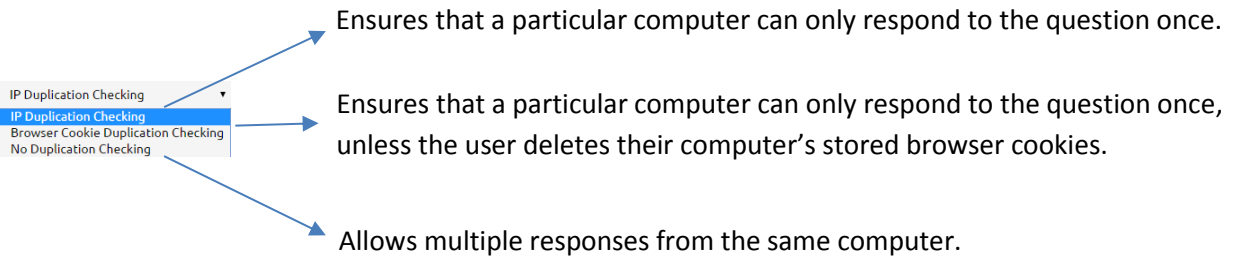

Site Highlight:

StrawPoll (<http://www.strawpoll.me/>)

Quickly gather student feedback or gauge student understanding.

1.

Navigate to the site and enter question/answers.

2.

Decide whether you want to limit the number of times a particular user can answer the question.