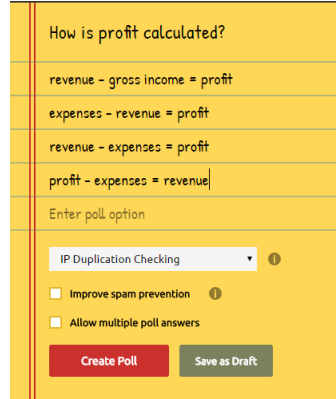

Site Highlight:

StrawPoll (<http://www.strawpoll.me/>)

Quickly gather student feedback or gauge student understanding.

1.

Navigate to the site and enter question/answers.

2.

Decide whether you want to limit the number of times a particular user can answer the question.

3.

Decide if multiple poll answers are allowed.

4.

Create your poll and then either share the URL or embed the poll on your website.

5.

Check the results. Note that you may want to create an account so that your results are saved. Otherwise, keep the page open in your browser until all your responses have been collected.