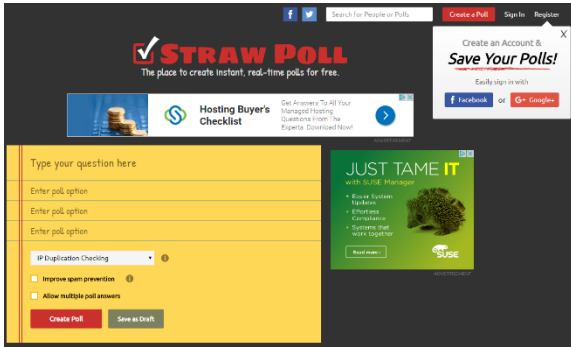

Site Highlight:

StrawPoll (<http://www.strawpoll.me/>)

Quickly gather student feedback or gauge student understanding.

1.

Navigate to the site and enter question/answers.

2.

Decide whether you want to limit the number of times a particular user can answer the question.